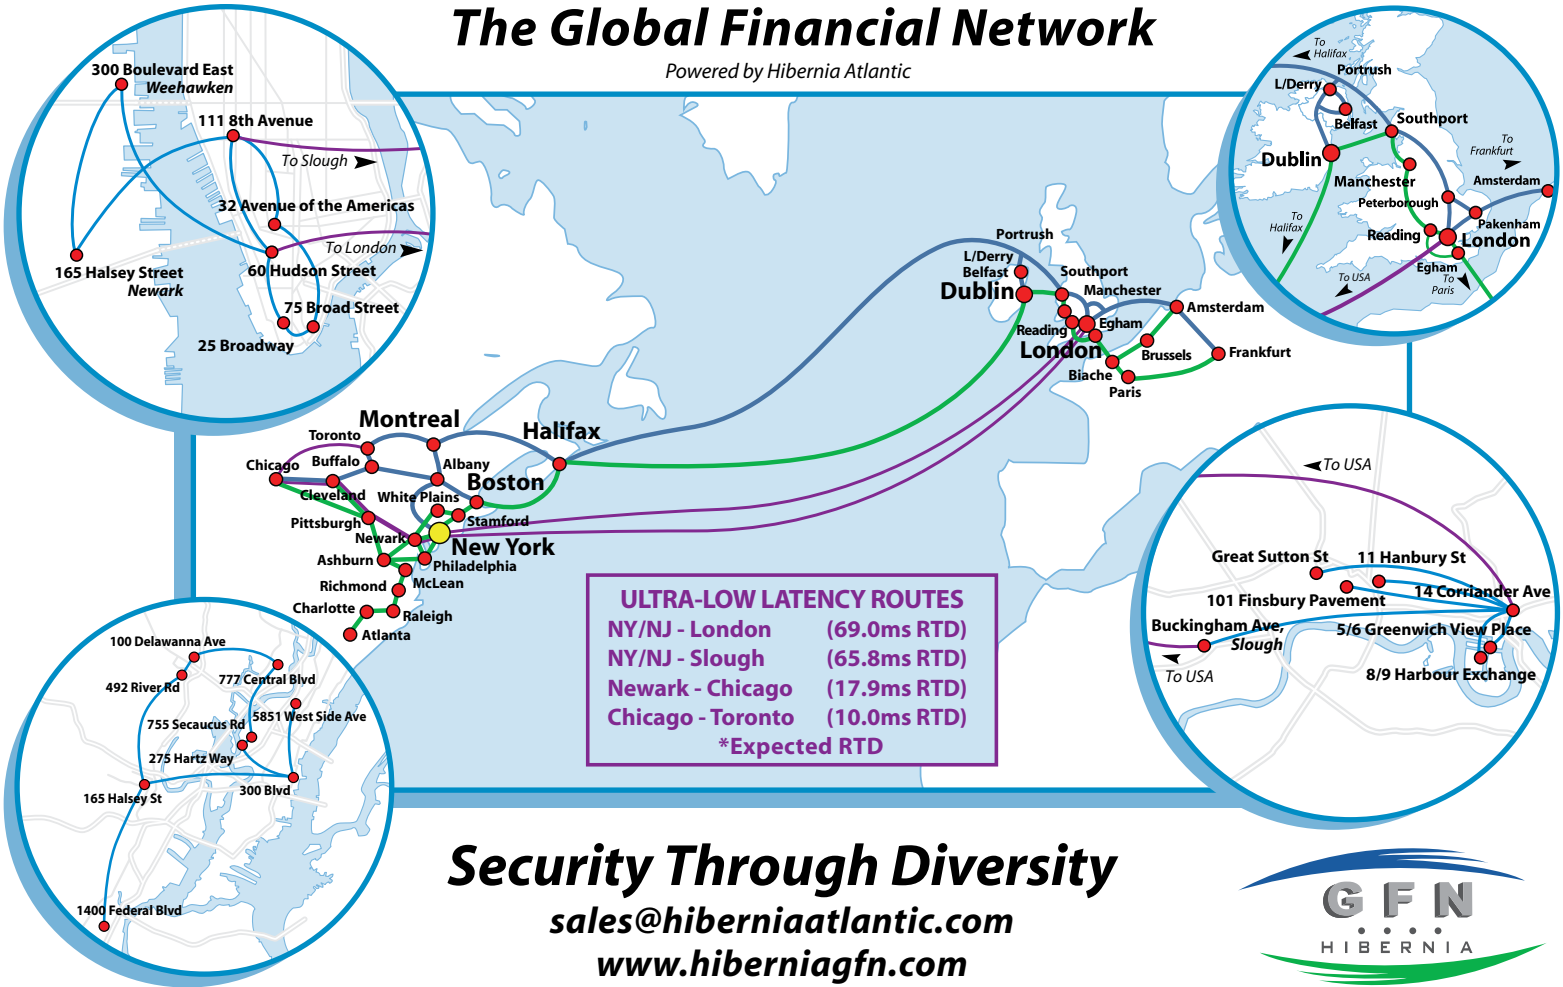

The Global Financial Network

Powered by Hibernia Atlantic

ULTRA-LOW LATENCY ROUTES
 NY/NJ - London (69.0ms RTD)
 NY/NJ - Slough (65.8ms RTD)
 Newark - Chicago (17.9ms RTD)
 Chicago - Toronto (10.0ms RTD)
 *Expected RTD

Security Through Diversity

sales@hiberniaatlantic.com

www.hiberniagfn.com

Hibernia Atlantic is a privately-held, US-owned, TransAtlantic submarine cable and terrestrial cable network which provides “security through diversity” to over 75 redundant network Points of Presence throughout Canada, US, UK and Europe. Hibernia provides dedicated Ethernet and optical-level service up to GigE , 10G and LanPhy wavelengths and traditional SONET/SDH services.

Join the GFN network at any of the entry points below:

CANADA

- 875 Rue St. Antoine West Montréal
- 625 Blvd. René Lévesque West Montréal
- 1250 Blvd. René Lévesque West Montréal
- 800 Victoria Square Montréal
- 3500 Steeles Avenue East Ontario
- 130 King Street West Toronto
- 151 Front Street Toronto

UNITED STATES

- 5 Riverbend Stamford, CT
- 1351 Washington Boulevard ... Stamford, CT
- 111 North Canal Chicago, IL
- 175 West Jackson Chicago, IL
- 350 East Cermak Road..... Chicago, IL
- 400 South LaSalle Chicago, IL
- 1 Summer Street Boston, MA